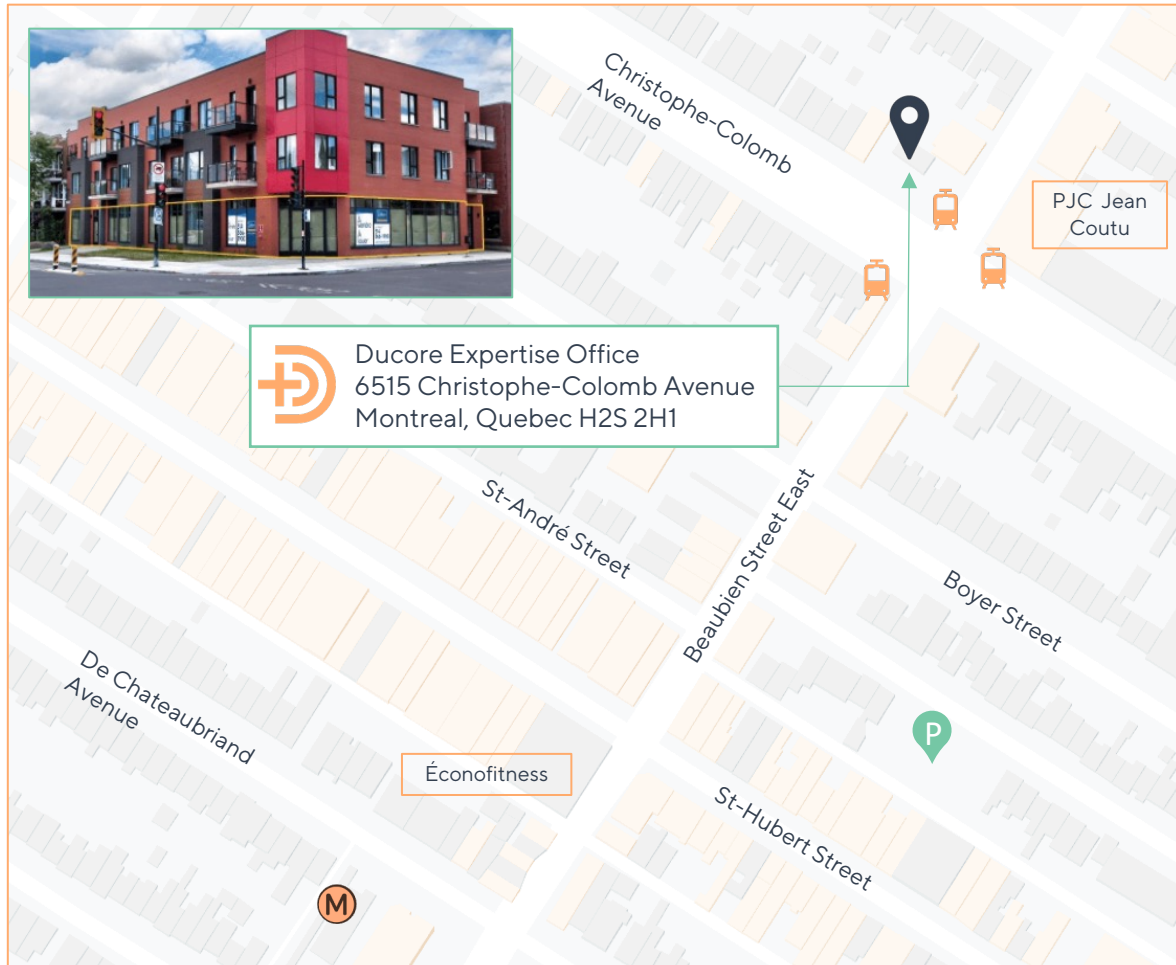

## How to get to our Montreal office

### OUR BUILDING

 Our Montreal office is in La Petite-Patrie at the corner of Christophe-Colomb Avenue and Beaubien Street East. You will find our offices on the first floor.

### PUBLIC TRANSPORT

 Our offices are within walking distance of the Beaubien metro station on the orange line.

 Bus lines 13 and 18 also have stops near our building.

### PARKING

 We recommend the nearest (paying) parking lot, which is a few minutes' walk away at 6316-6368 Saint-André Street between Beaubien East and Bellechasse.